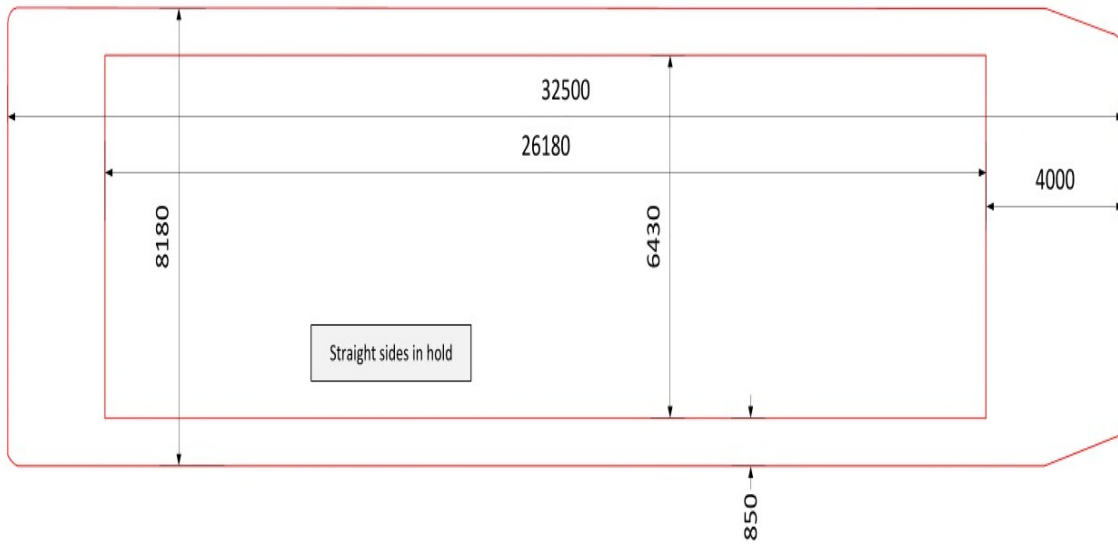

www.mstworkboats.co.uk

MST
MARINE SUPPORT THAMES

Marine Support Thames (M S T) Ltd
07973 820018
Email: craig@mstworkboats.co.uk