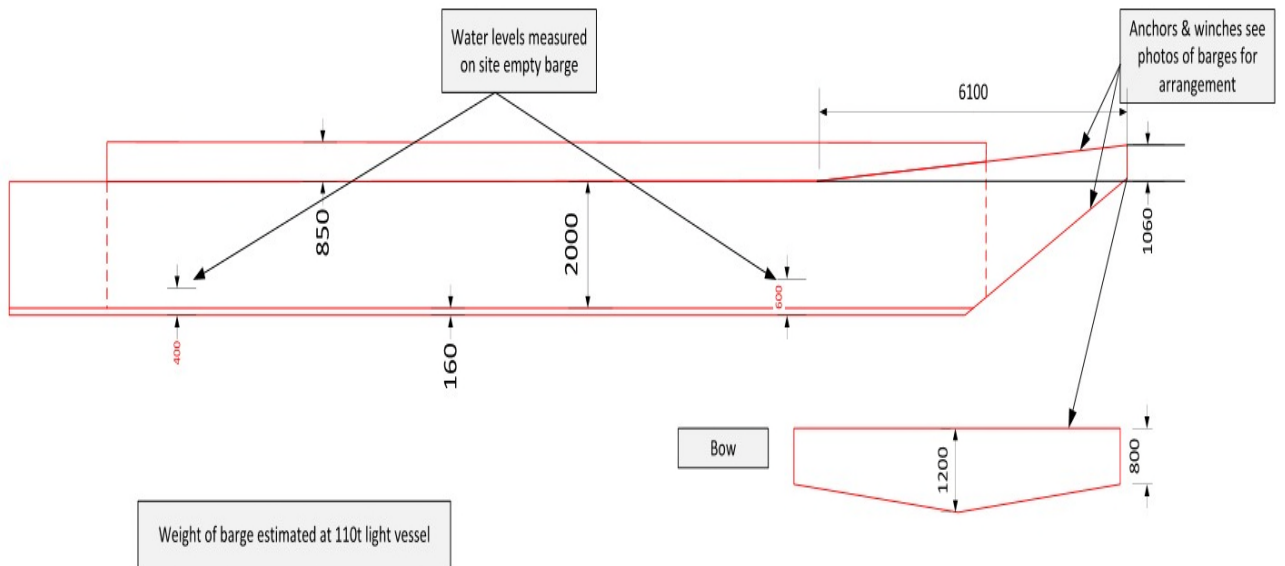

www.mstworkboats.co.uk

MST
MARINE SUPPORT THAMES

Marine Support Thames (M S T) Ltd
07973 820018
Email: craig@mstworkboats.co.uk